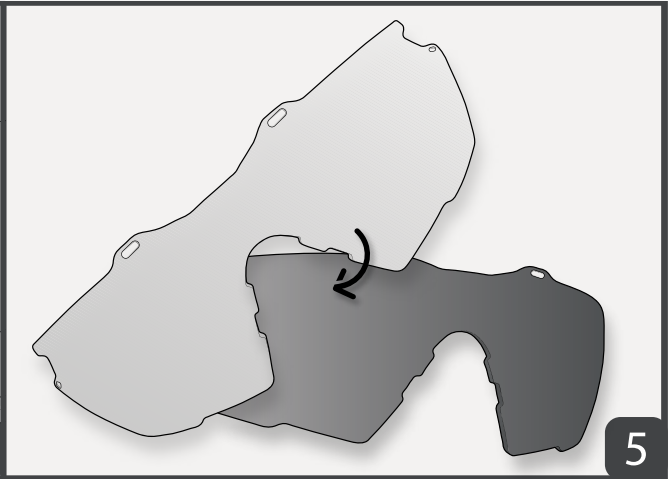

USER MANUAL

HOW TO CHANGE LENSES

ONA OPTICS VCP21

ONAPOLO.COM

USER MANUAL

HOW TO CHANGE LOW BAR
AND NOSEPIECE

ONA OPTICS VCP21

ONAPOLO.COM