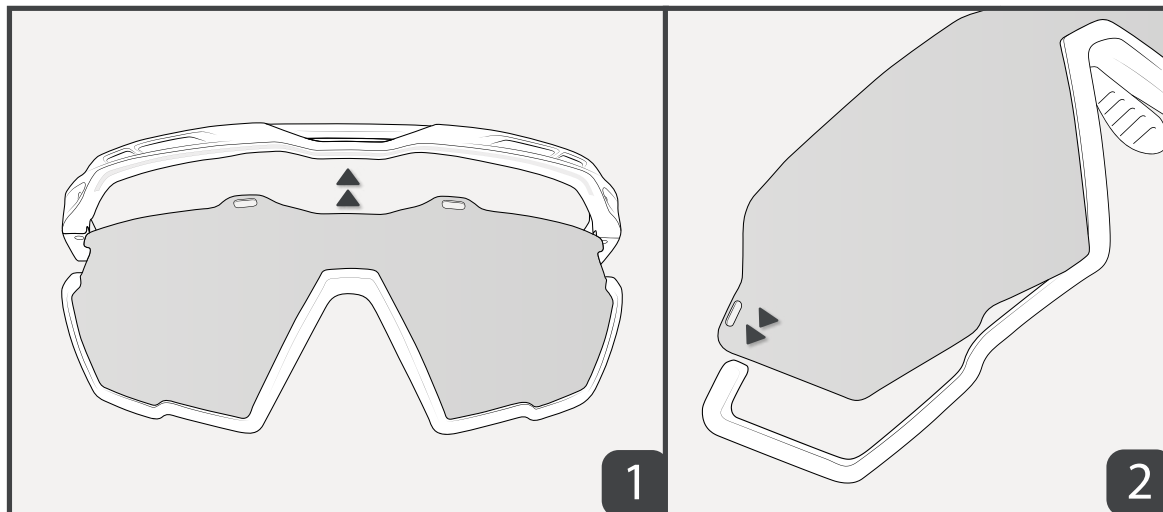

USER MANUAL

HOW TO CHANGE LENSES

ONA OPTICS VCP21

ONAPOLO.COM

USER MANUAL

HOW TO CHANGE LOW BAR
AND NOSEPIECE

ONA OPTICS VCP21

ONAPOLO.COM