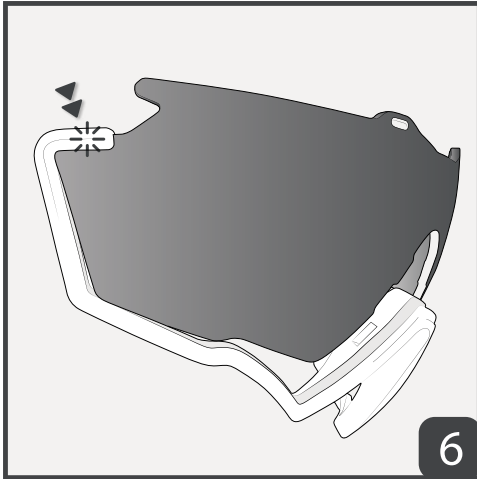

USER MANUAL

HOW TO CHANGE LENSES

ONA OPTICS VCP21

ONAPOLO.COM

USER MANUAL

HOW TO CHANGE LOW BAR
AND NOSEPIECE

ONA OPTICS VCP21

ONAPOLO.COM