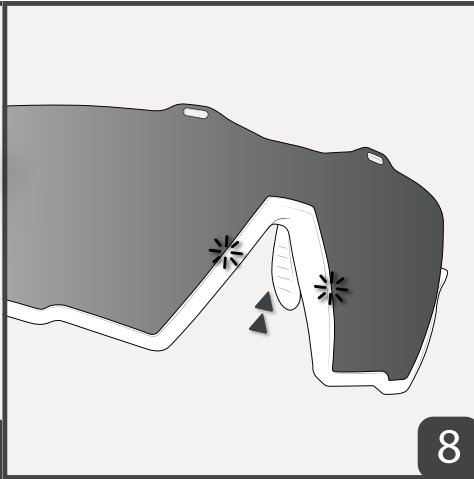

USER MANUAL

HOW TO CHANGE LENSES

ONA OPTICS VCP21

ONAPOLO.COM

USER MANUAL

HOW TO CHANGE LOW BAR
AND NOSEPIECE

ONA OPTICS VCP21

ONAPOLO.COM