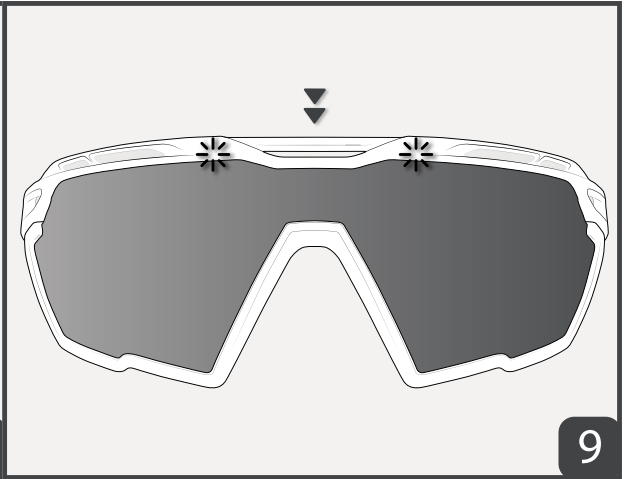

USER MANUAL

HOW TO CHANGE LENSES

ONA OPTICS VCP21

ONAPOLO.COM

USER MANUAL

HOW TO CHANGE LOW BAR
AND NOSEPIECE

ONA OPTICS VCP21

ONAPOLO.COM