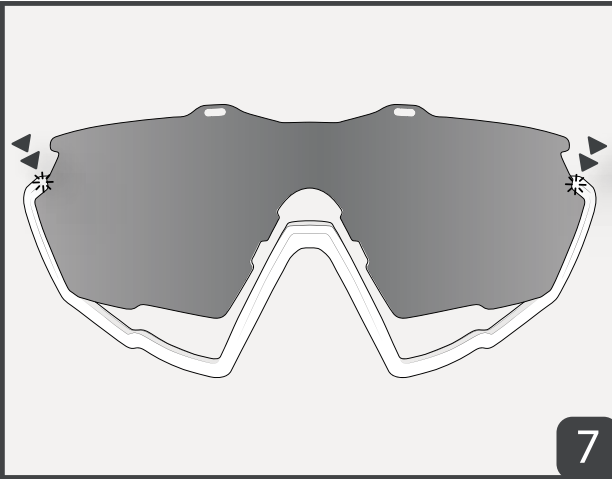

USER MANUAL

HOW TO CHANGE LENSES

ONA OPTICS VCP21

ONAPOLO.COM

USER MANUAL

HOW TO CHANGE LOW BAR
AND NOSEPIECE

ONA OPTICS VCP21

ONAPOLO.COM