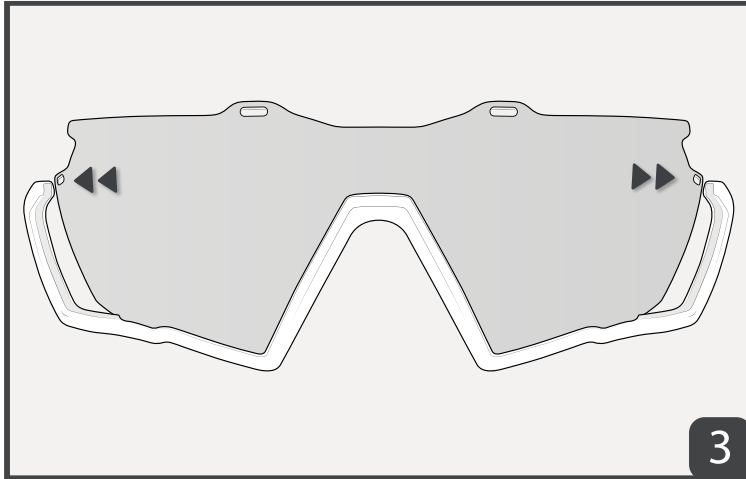

USER MANUAL

HOW TO CHANGE LENSES

ONA OPTICS VCP21

ONAPOLO.COM

USER MANUAL

HOW TO CHANGE LOW BAR
AND NOSEPIECE

ONA OPTICS VCP21

ONAPOLO.COM