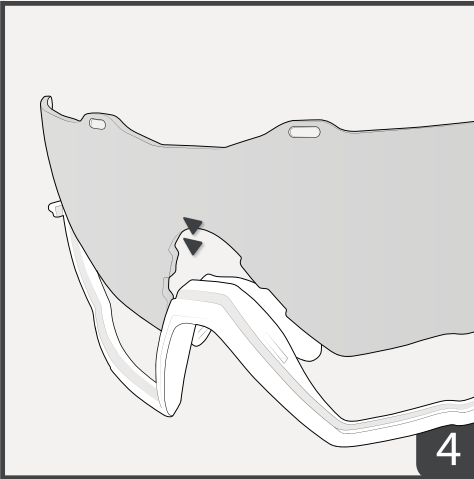

USER MANUAL

HOW TO CHANGE LENSES

ONA OPTICS VCP21

ONAPOLO.COM

USER MANUAL

HOW TO CHANGE LOW BAR
AND NOSEPIECE

ONA OPTICS VCP21

ONAPOLO.COM